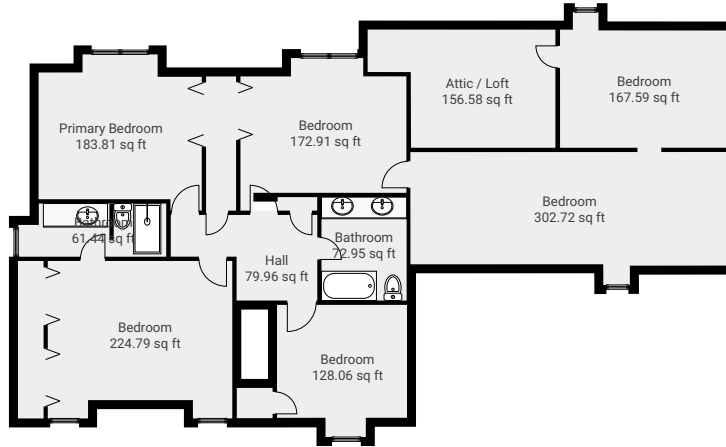

TOTAL AREA: 7377.70 sq ft • LIVING AREA: 6061.84 sq ft • FLOORS: 3

## ▼ Ground Floor

TOTAL AREA: 2464.73 sq ft • LIVING AREA: 2384.04 sq ft •

## ▼ 1st Floor

TOTAL AREA: 3004.12 sq ft • LIVING AREA: 1768.95 sq ft •

1:206

Page 1/2

TOTAL AREA: 7377.70 sq ft • LIVING AREA: 6061.84 sq ft • FLOORS: 3

▼ 2nd Floor

TOTAL AREA: 1908.85 sq ft • LIVING AREA: 1908.85 sq ft •

▼ Land survey

TOTAL AREA: 0.00 sq ft • LIVING AREA: 0.00 sq ft •