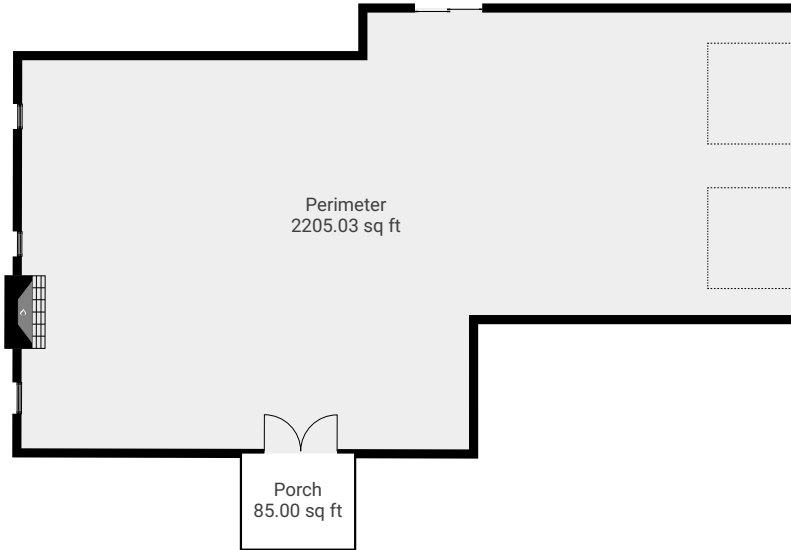

TOTAL AREA: 7377.70 sq ft • LIVING AREA: 6061.84 sq ft • FLOORS: 3

## ▼ Ground Floor

TOTAL AREA: 2464.73 sq ft • LIVING AREA: 2384.04 sq ft •

## ▼ 1st Floor

TOTAL AREA: 3004.12 sq ft • LIVING AREA: 1768.95 sq ft •

1:206

Page 1/2

TOTAL AREA: 7377.70 sq ft • LIVING AREA: 6061.84 sq ft • FLOORS: 3

▼ 2nd Floor

TOTAL AREA: 1908.85 sq ft • LIVING AREA: 1908.85 sq ft •

▼ Land survey

TOTAL AREA: 0.00 sq ft • LIVING AREA: 0.00 sq ft •